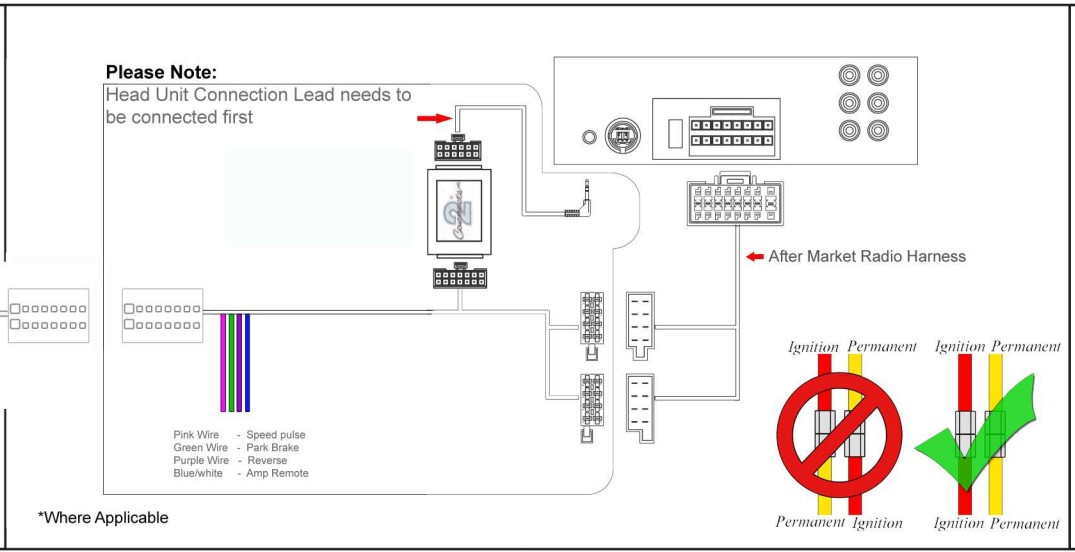

# Installation Guide

Part No: CTSMZ004.2 Mazda Steering Wheel Control Interface

## Steering Wheel Control Functions

\* Note All Dates are guide lines only as specifications of vehicles change